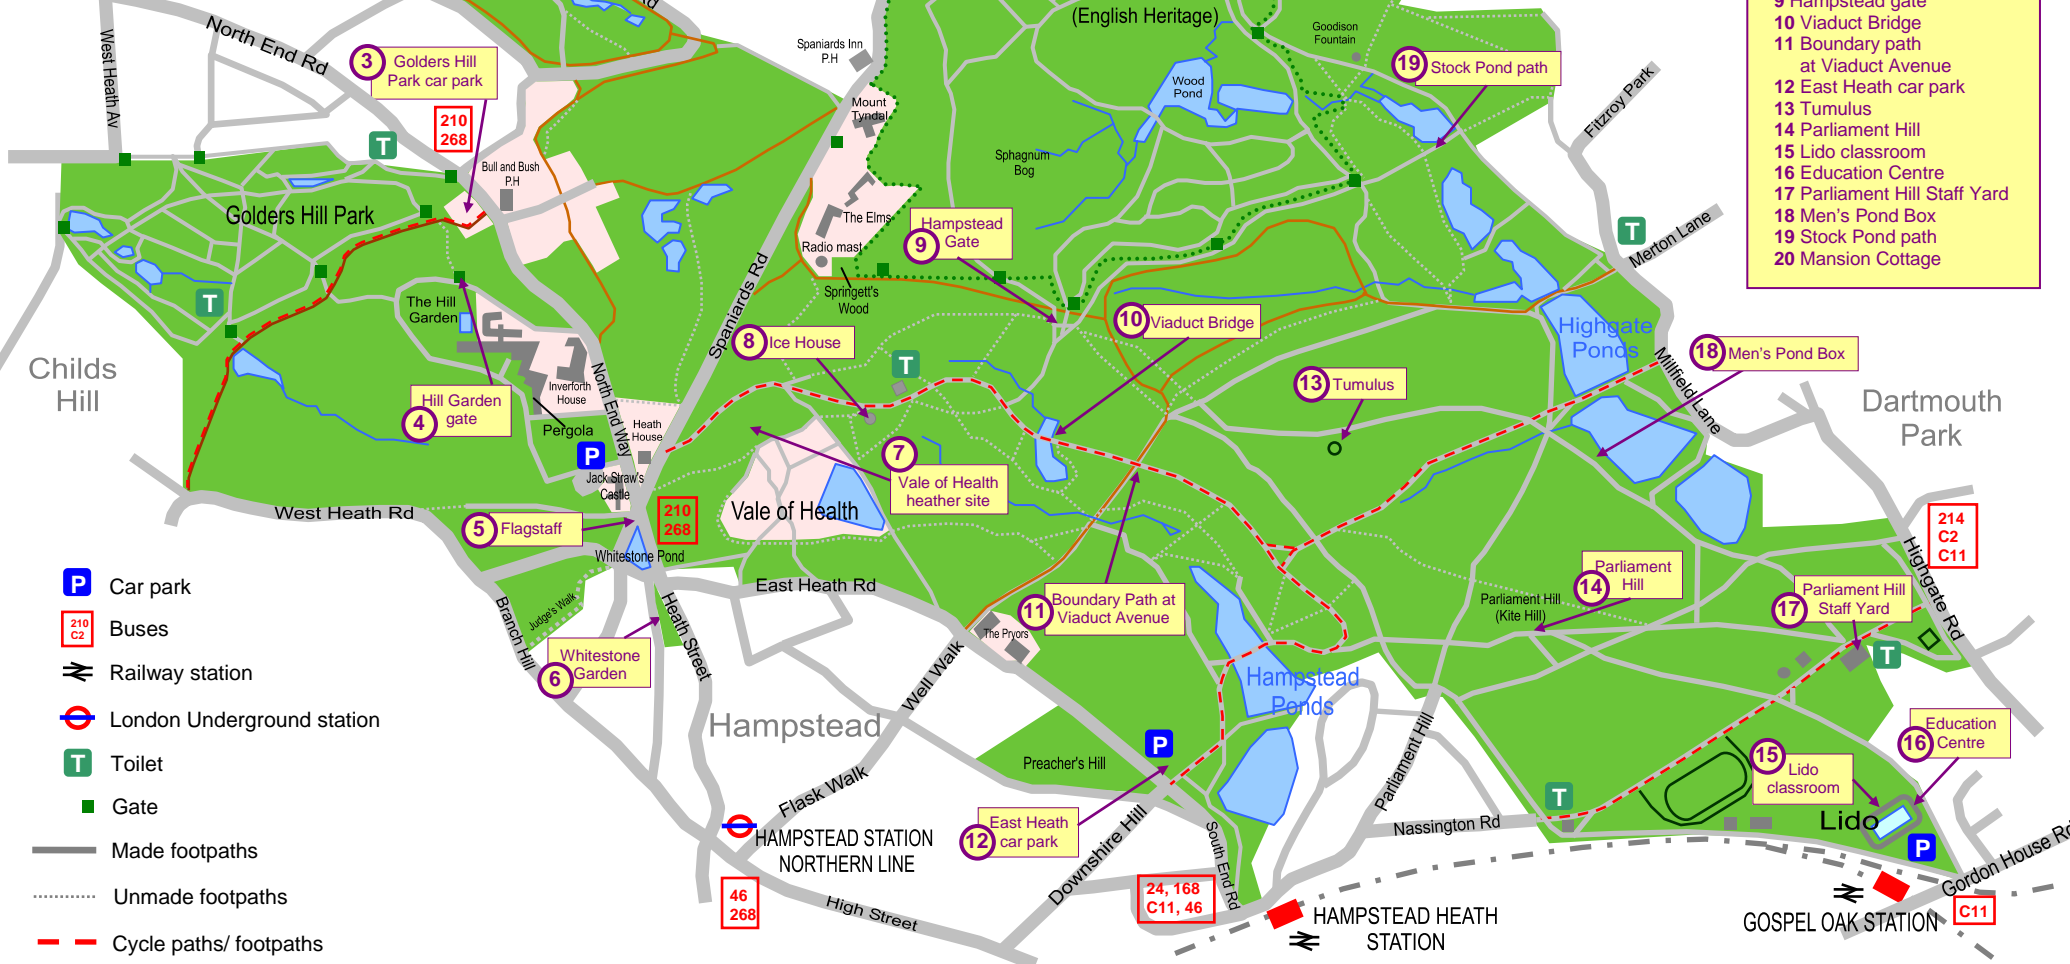

Heath Hands meeting points

- 1 West Lodge
- 2 Heath extension changing rooms
- 3 Golders Hill Park car park
- 4 Hill Garden gate
- 5 Flagstaff
- 6 Whitestone Garden
- 7 Vale of Health heather site
- 8 Ice House
- 9 Hampstead gate
- 10 Viaduct Bridge
- 11 Boundary path at Viaduct Avenue
- 12 East Heath car park
- 13 Tumulus
- 14 Parliament Hill
- 15 Lido classroom
- 16 Education Centre
- 17 Parliament Hill Staff Yard
- 18 Men's Pond Box
- 19 Stock Pond path
- 20 Mansion Cottage

GOLDERS GREEN STATION
NORTHERN LINE

P Car park

210 C2 Buses

Railway station

London Underground station

T Toilet

Gate

Made footpaths

Unmade footpaths

Cycle paths/ footpaths

Horserides/ footpaths